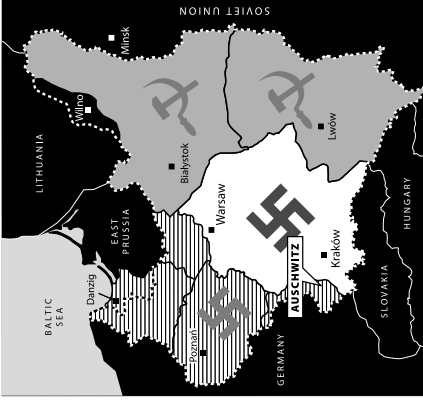

# The Auschwitz Volunteer

## PILECKI'S ESCAPE ROUTE FROM AUSCHWITZ

26th/27th of April – 2nd of May 1943

© 2012 Aquila Polonica